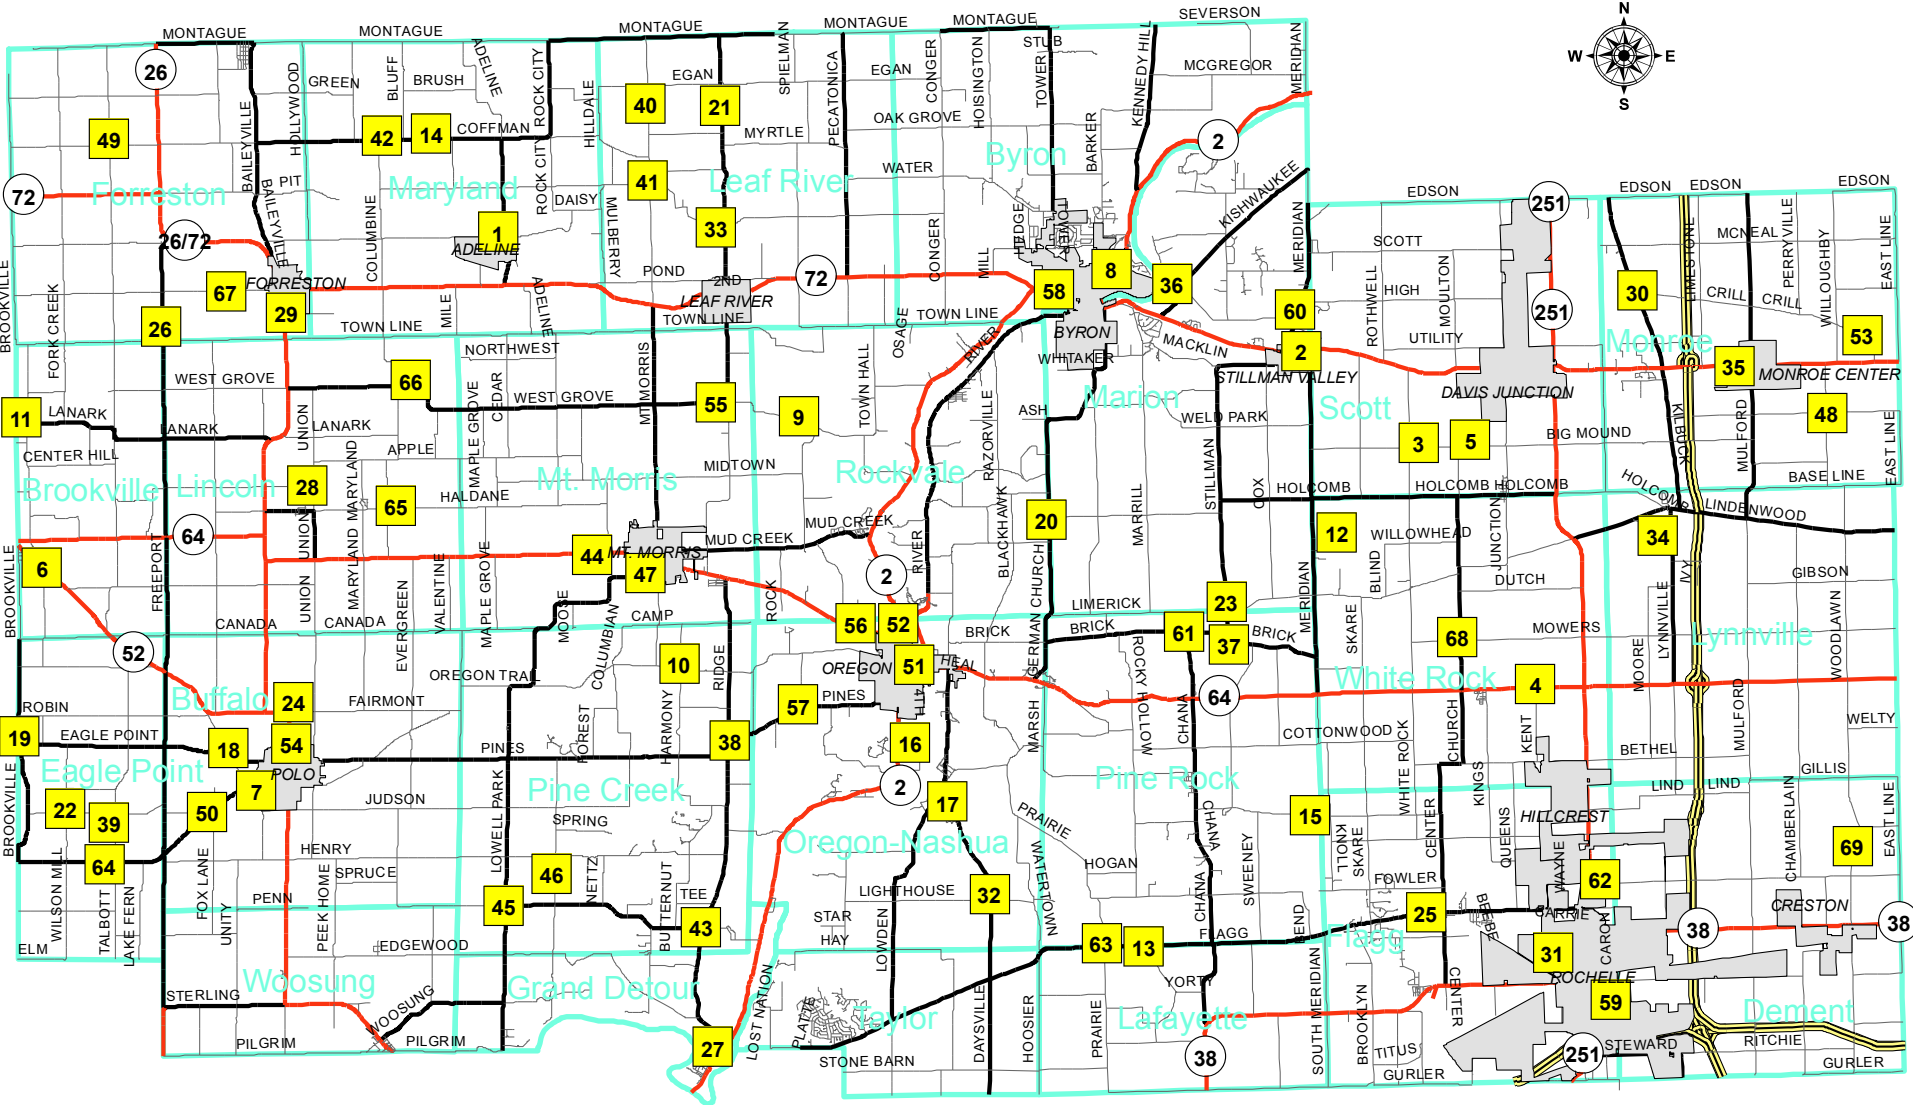

# Cemeteries of Ogle County

Revised  
December 4, 2012

#	Cemetery	Cemetery Address
1	Adeline	8172 W White Eagle Rd, Adeline
2	Battleground	131 S Spruce St, Stillman Valley
3	Beach	Big Mound Rd east of White Rock Rd
4	Bethel	Hwy 64 at Kent Rd near Kings
5	Big Mound	12000 block of E Big Mound Rd
6	Brookville United Methodist	N Eagle Creek Rd and US Rte 52
7	Buffalo Grove	2600 blk of S Prairie St, Polo
8	Byron	405 E 5th St, Byron
9	Camling	2400 blk of West Grove Rd
10	Cedar Hill	Oregon Trail and Harmony Rds
11	Chambers Grove	Brookville and Lanark Rds
12	Chaney	Private Property
13	Chapel Hill	Flagg and Sudbury Rds
14	Coffman	9600 blk of Coffman Rd
15	Cooley	Grist Mill Rd west of Knoll Rd
16	County Farm	1989 S IL Rte 2, Oregon
17	Daysville	2700 blk of S Daysville Road
18	Durley	S Galena Trail Rd just south of W Eagle Point Rd
19	Eagle Point	S Brookville Rd just north of W Eagle Point Rd
20	Ebenezer Church	2986 N German Church Rd
21	Egan	N Leaf River Rd south of W Egan Rd
22	Elkhorn Church	Corner of Brick Church and Wilson Mill Rds
23	Emmanuel Lutheran	764 N Stillman Rd
24	Fairmount	1533 S IL Rte 26
25	Flagg Center	11289 E Flagg Rd, Rochelle, 61068
26	Forreston Grove Church	7246 N Freepport Rd, Forreston, 61030
27	Grand Detour Cemetery	Green & Wisconsin Sts., Grand Detour, IL
28	Haldane	12000 blk of W Springdale Rd
29	Hewitt	Corner of 1st Ave and E Willow St
30	Kilbuck	E Crill and N Kilbuck Rds
31	Lawnridge	1701 W 8th Ave
32	Lighthouse Church	Lighthouse and Daysville Rds, Oregon, IL
33	Lightsville	South St, Lightsville
34	Lindenwood	1800 blk of N Lynnville Rd
35	Monroe Center	IL Rte 72 and Clark St
36	Mouth of Stillman	7600 blk of N Kishwaukee Rd
37	Mt. Pleasant	700 blk of N Stillman Rd
38	Mt. Zion	3851 S Ridge Rd
39	Nichols	Inaccessible
40	North Grove Church	11702 N Mt Morris Rd, Leaf River
41	North Grove Evangelical	Corner of W Lightsville and N Mt. Morris Rds
42	North Grove Evangelical Church Cemetery	10600 W Coffman Rd
43	Oak Ridge	Penn Corner Rd at S Ridge Rd
44	Oakwood	6421 W IL Rte 64
45	Pine Creek Christian Church Cemetery (Evergreen)	5076 S Lowell Park Rd
46	Pine Creek Church	4300 blk of S Anterior Rd
47	Plainview	Brayton Rd and Mulberry Ave
48	Porter	Corner of Bennett and E Quarry Rds
49	Prairie Dell Church	16032 W Coffman Rd
50	Reed	S Brick Church and W Milledgeville Rds, Polo, 610*
51	Riverside	300 blk of N 3rd St
52	Riverview	900 blk IL Rte 2, Oregon
53	Roseland	20000 blk of E Crill Rd
54	Saint Mary	1500 blk of S IL Rte 26, Polo, 61064
55	Silver Creek	3700 Block of West Grove Rd
56	St. Brides	902 N Mongan Dr, Oregon
57	St. Marys	Corner of Pines and Gale Rds
58	St. Marys	1222 W Blackhawk Dr
59	St. Patricks	205 N Standard Oil Rd
60	Stillman Valley	6600 blk of N Stillman Rd
61	Stinsonian	6300 blk of E Brick Rd
62	Trinity Memory Gardens	14712 E Twombly Rd, Rochelle, 61068
63	Washington Grove	Flagg Rd at S Prairie Rd
64	Webster	At the end of Hazelview Rd, take the left trail.
65	West Branch	1000 blk of W Haldane Rd
66	West Grove Church	Corner of N Columbine and West Grove Rds
67	White Oak	13000 blk of W White Oak Rd, Forreston, 61030
68	White Rock	Church and Mowers Rds
69	Woodlawn	4500 blk of S Woodlawn Rd